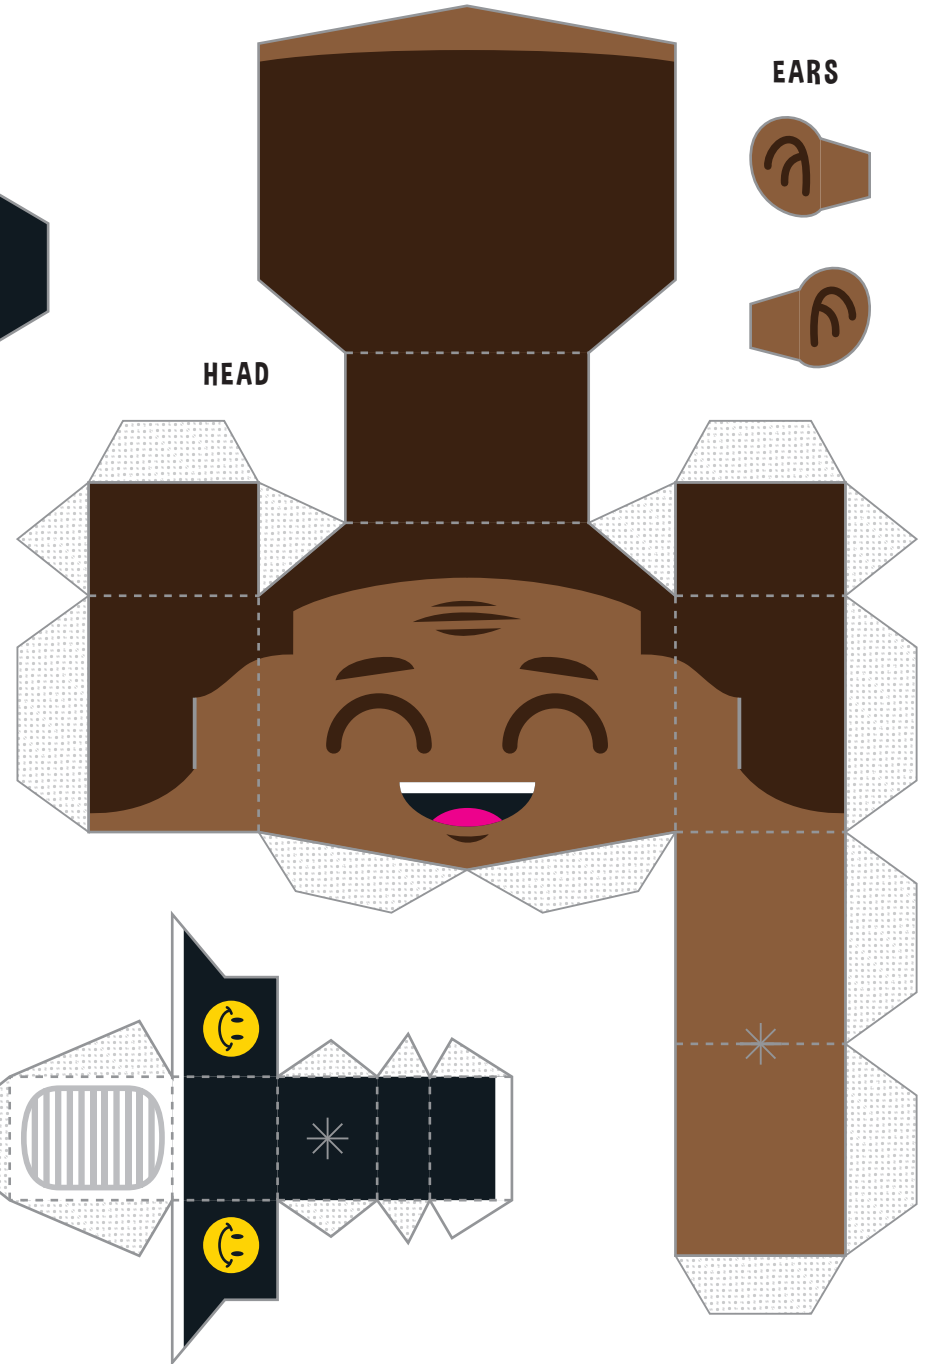

PANT

BODY

SHOES

EARS

HEAD

Template and Design by  
**TOUGUI - 2014**  
[www.tougui.fr](http://www.tougui.fr)

**HOW TO DO?**

- CUT
- - - FOLD
- GLUE

**NECK**

 **ROLL ME!**

**LEGS**

**HAT**

**ARMS**

Template and Design by  
**TOUGUI - 2014**  
[www.tougui.fr](http://www.tougui.fr)