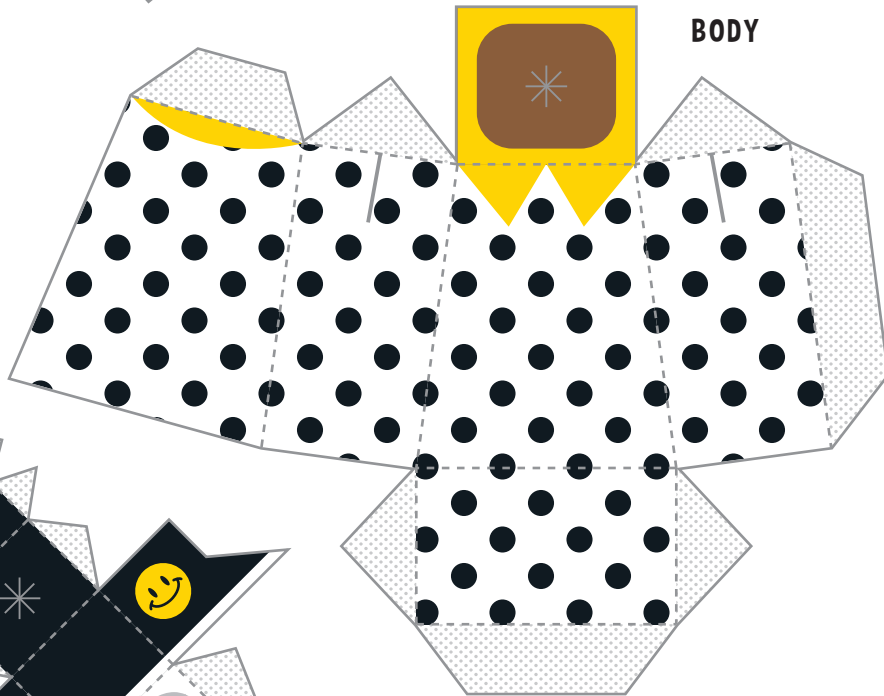

PANT

BODY

SHOES

EARS

HEAD

Template and Design by  
**TOUGUI - 2014**  
[www.tougui.fr](http://www.tougui.fr)

**HOW TO DO?**

- CUT
- - - FOLD
- GLUE

**NECK**

 **ROLL ME!**

**LEGS**

**HAT**

**ARMS**

Template and Design by  
**TOUGUI - 2014**  
[www.tougui.fr](http://www.tougui.fr)