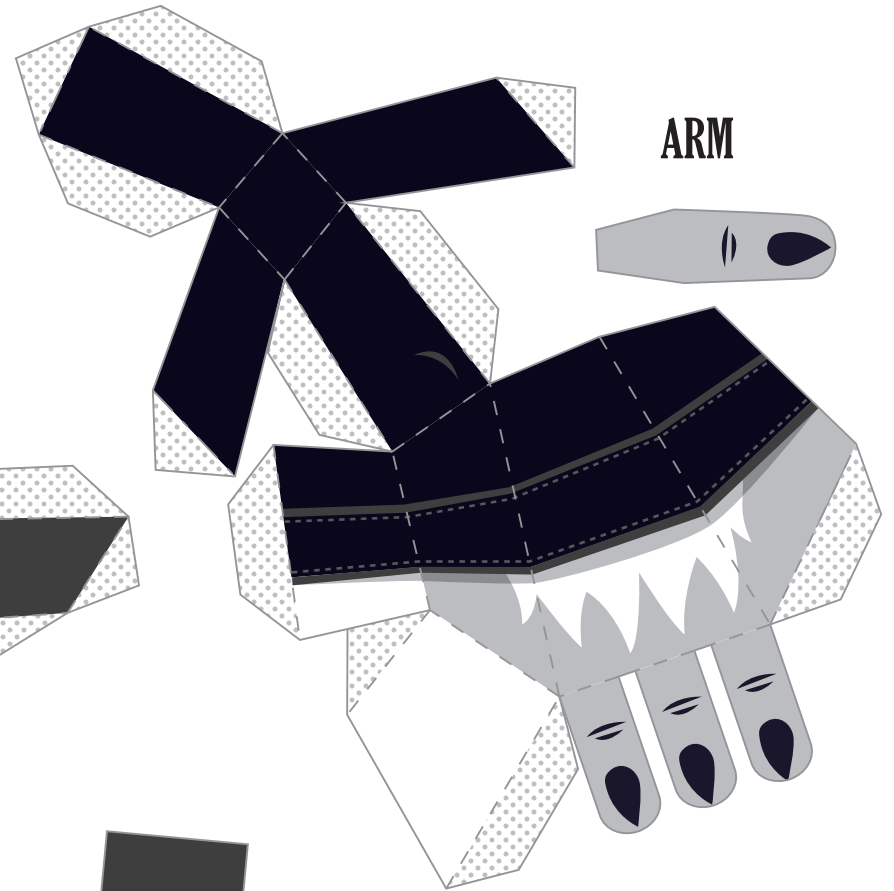

## BAD CAT CREW - DIRTY KID

HEAD

HAT

### HOW TO DO?

-  CUT
-  FOLD UP
-  FOLD DOWN
-  GLUE

TAIL

SHOES

LEGS

ARM

EARS

BODY

ARM

BASE

KNIFE