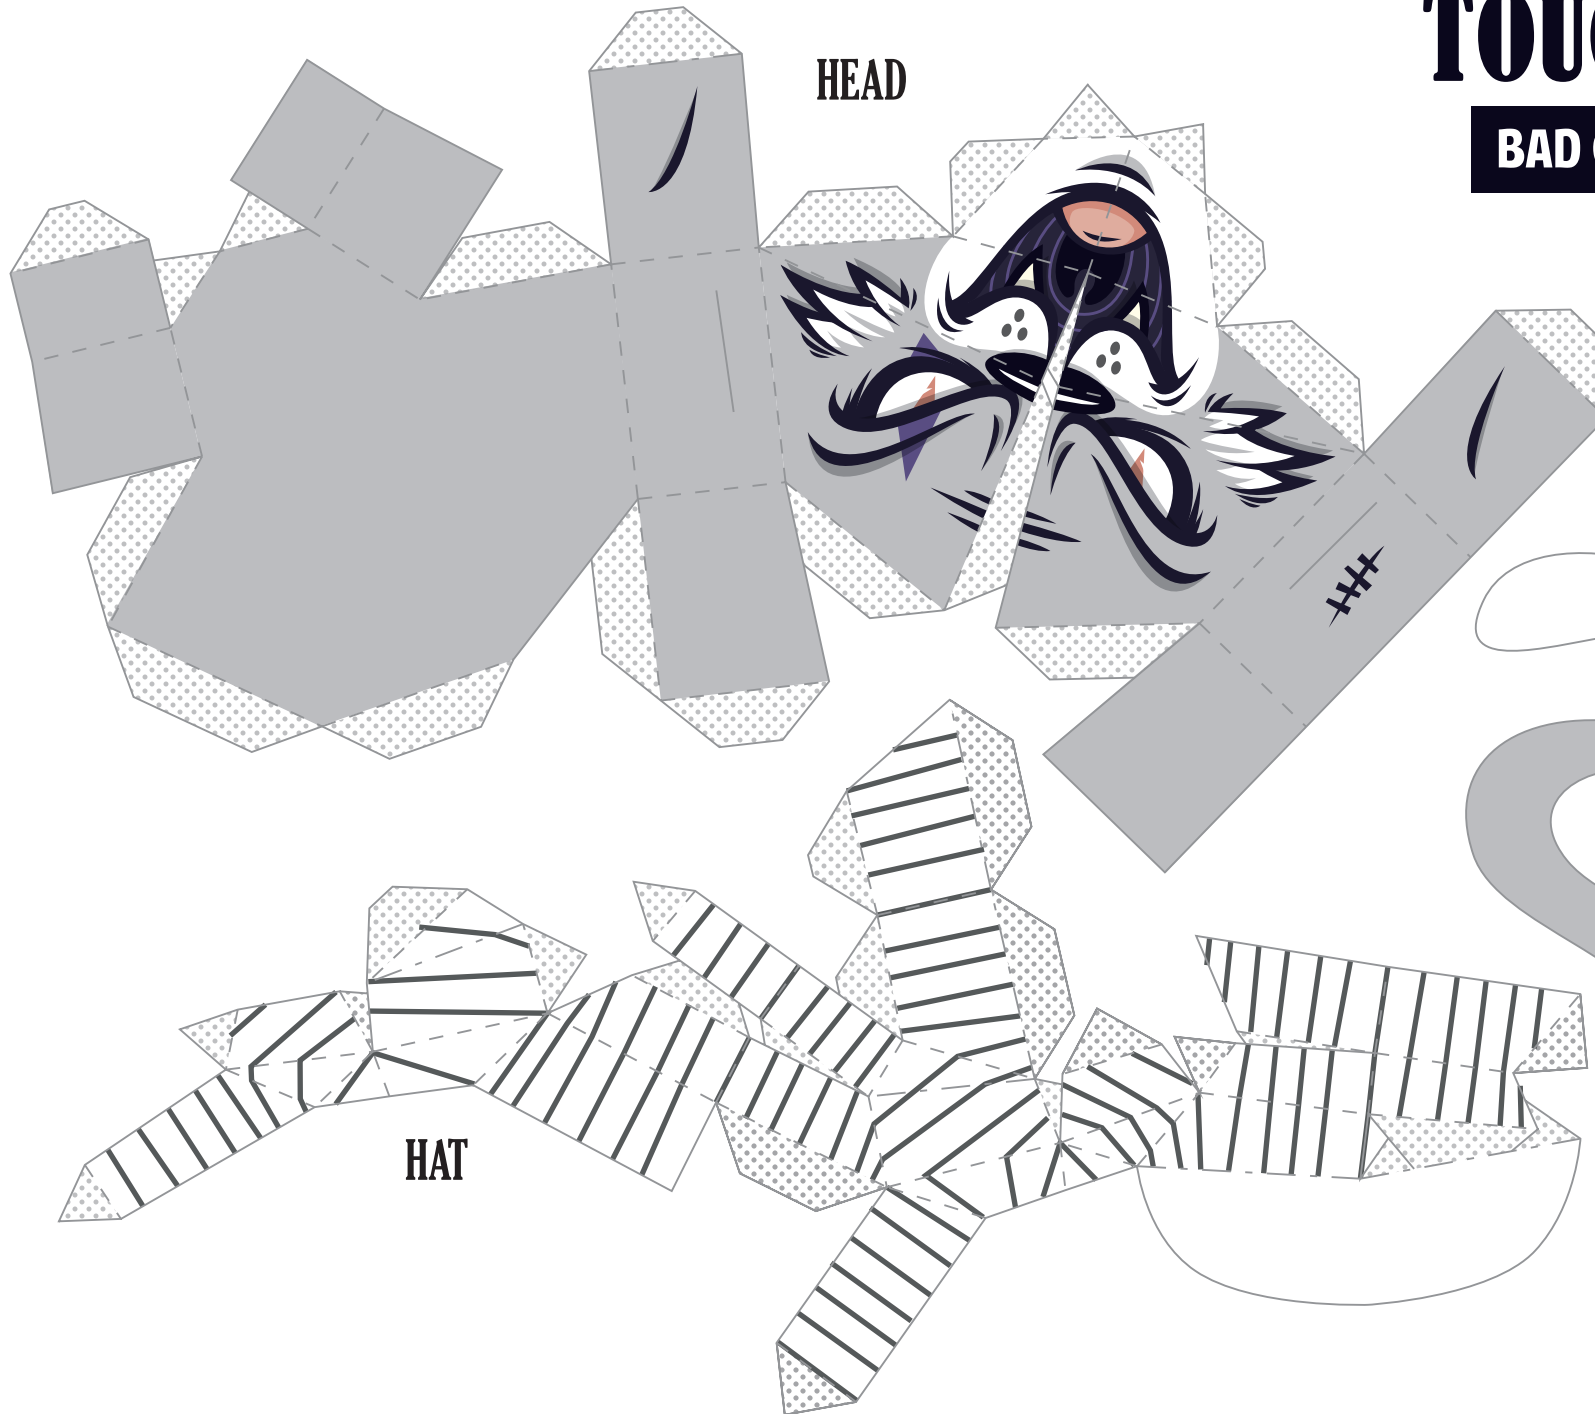

# TOUGUI x TIZIEU

## BAD CAT CREW - DIRTY KID

HEAD

HAT

### HOW TO DO?

-  CUT
-  FOLD UP
-  FOLD DOWN
-  GLUE

TAIL

SHOES

LEGS

ARM

EARS

BODY

ARM

BASE

KNIFE