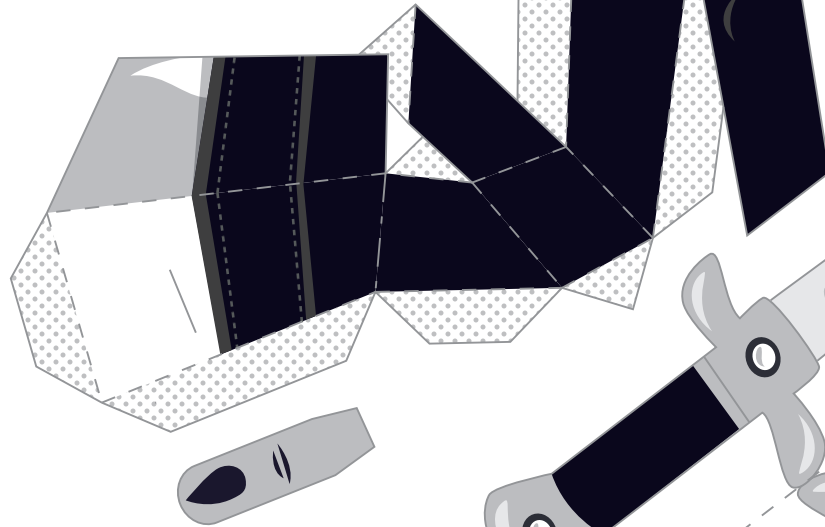

## BAD CAT CREW - DIRTY KID

HEAD

HAT

### HOW TO DO?

-  CUT
-  FOLD UP
-  FOLD DOWN
-  GLUE

TAIL

SHOES

LEGS

ARM

EARS

BODY

ARM

BASE

KNIFE