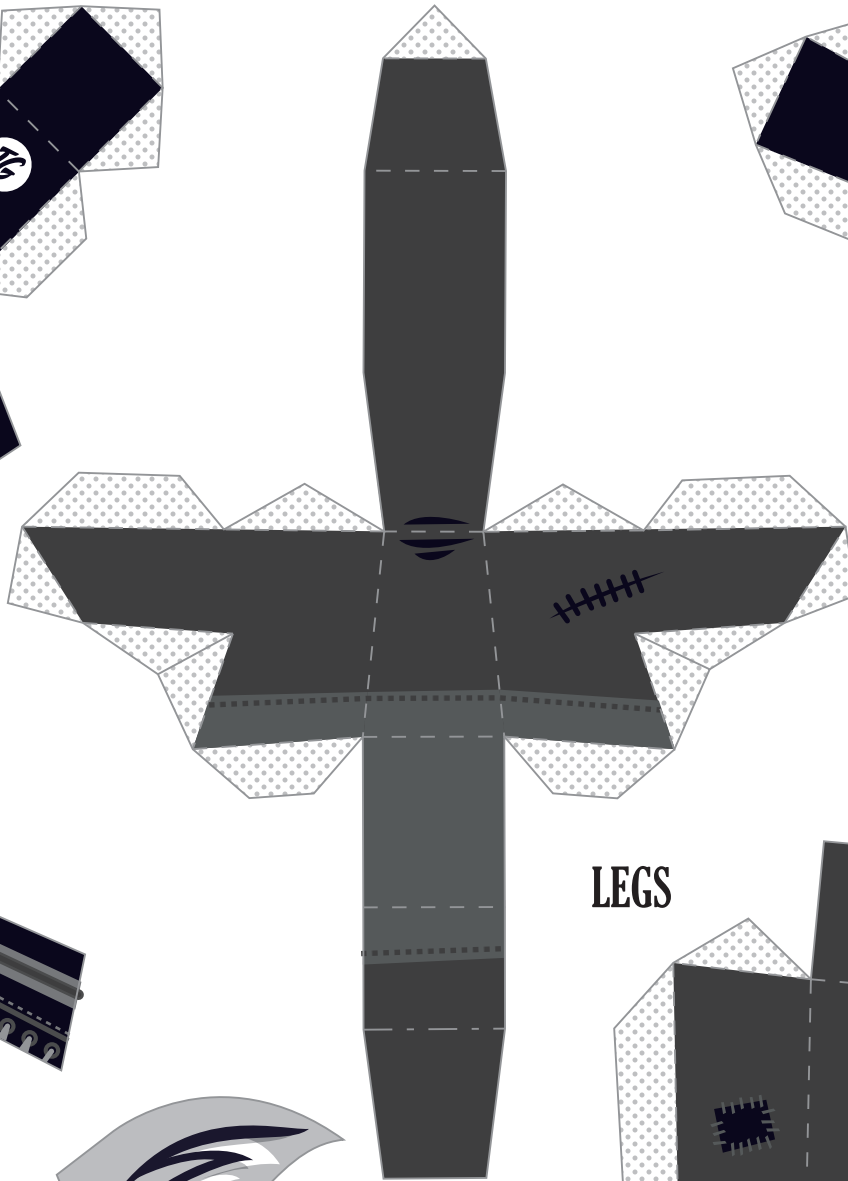

## BAD CAT CREW - DIRTY KID

HEAD

HAT

### HOW TO DO?

-  CUT
-  FOLD UP
-  FOLD DOWN
-  GLUE

TAIL

SHOES

LEGS

ARM

EARS

BODY

ARM

BASE

KNIFE