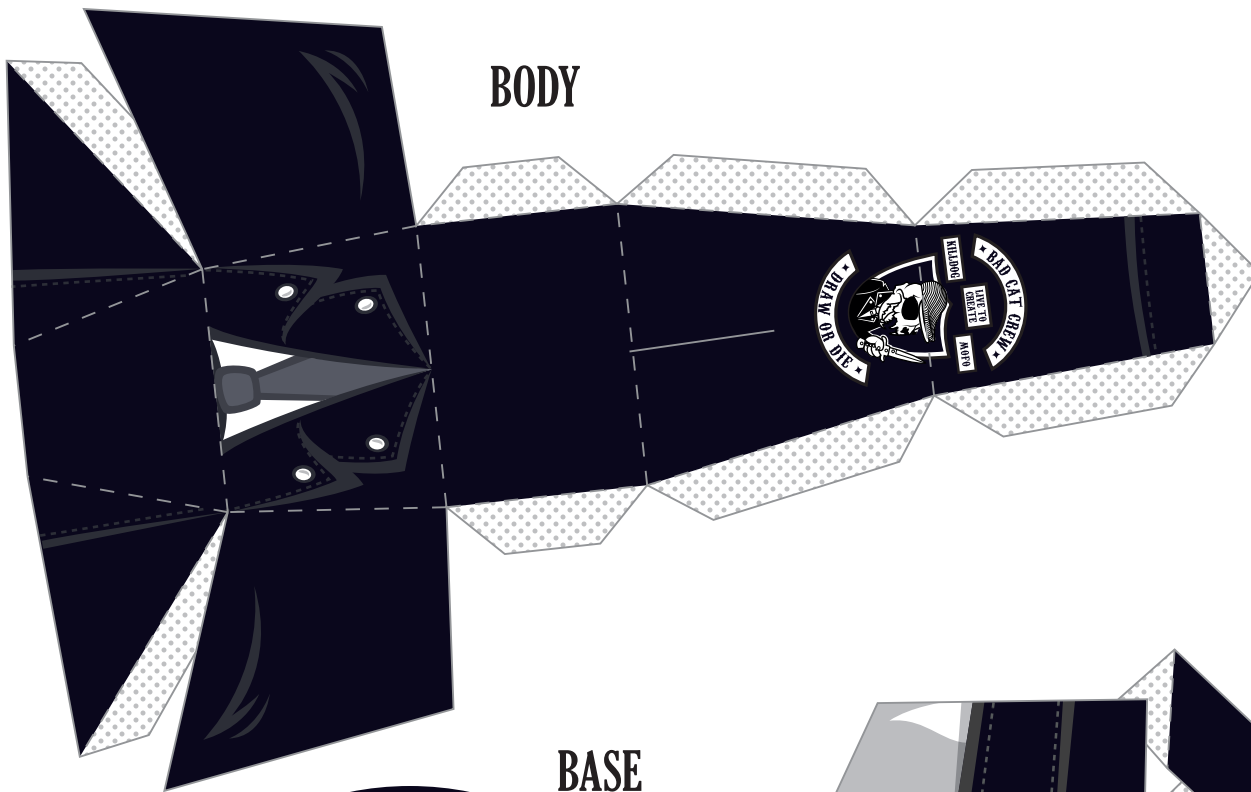

## BAD CAT CREW - DIRTY KID

HEAD

HAT

### HOW TO DO?

-  CUT
-  FOLD UP
-  FOLD DOWN
-  GLUE

TAIL

SHOES

LEGS

ARM

EARS

BODY

ARM

BASE

KNIFE