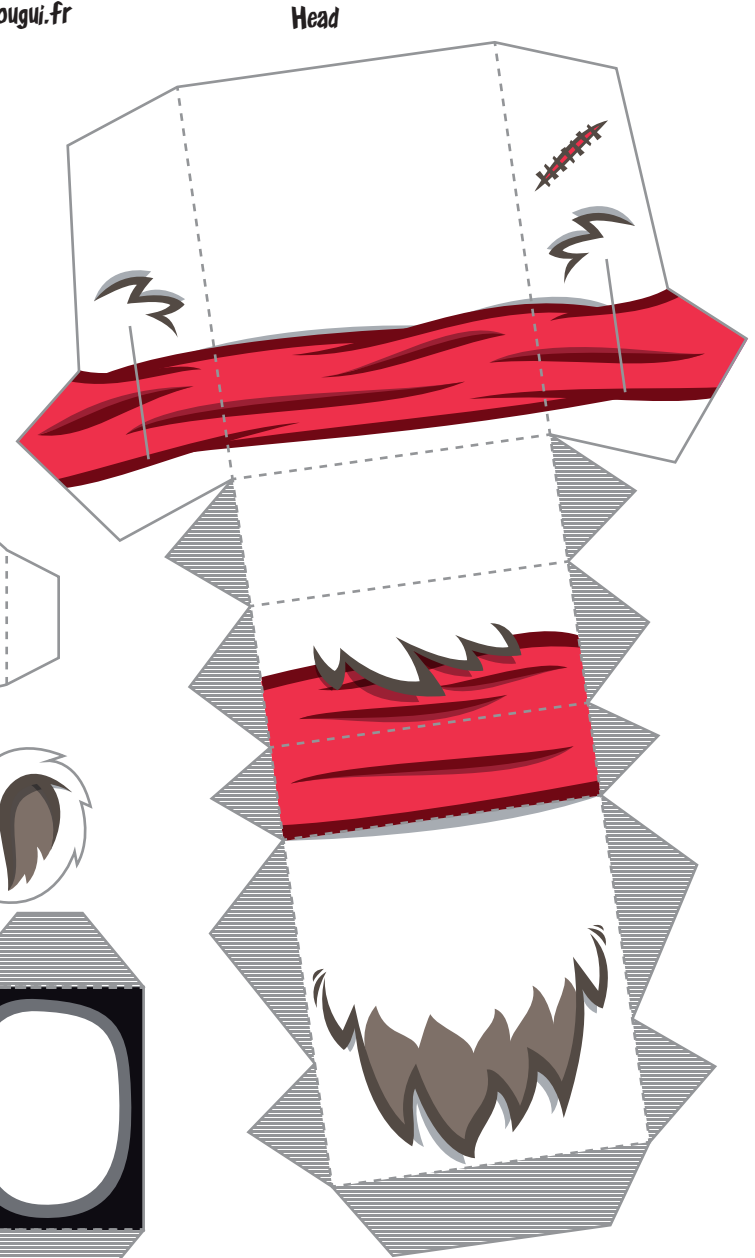

### How to Do?

- Cut
- - - Fold
- ▨ Glue

Body

template and Design made by tougui  
All Rights Reserved - 2013  
[www.tougui.fr](http://www.tougui.fr)

Leg

Roll me!

Arm A 2/2

Arm A 1/2

template and Design made be tougui  
All Rights Reserved - 2013  
[www.tougui.fr](http://www.tougui.fr)

Arm B 1/2

Leg

Roll me!

Arm B 2/2

template and Design made by tougui  
All Rights Reserved - 2013  
[www.tougui.fr](http://www.tougui.fr)